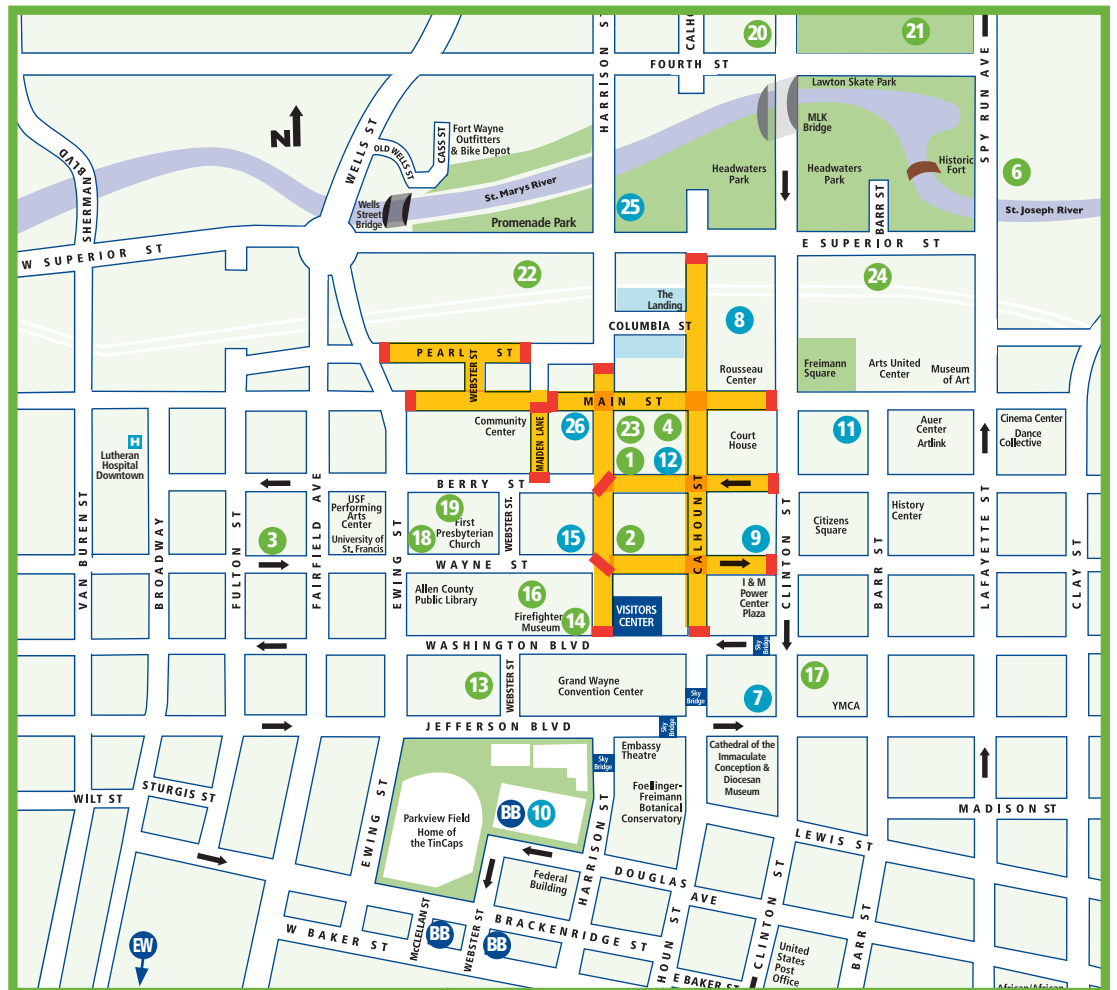

NIGHT OF LIGHTS

PARKING

We anticipate parking spaces will fill quickly, please plan accordingly.

NOV 27

5:30PM

Downtown Public Parking

● = Parking Lot   ● = Parking Garage

*Motorcycle parking not allowed in garages, Motorcycle parking available only at meters and surface lots.
Correct at time of printing. Availability & Rates subject to change during special events. The majority of these lots are credit card only.